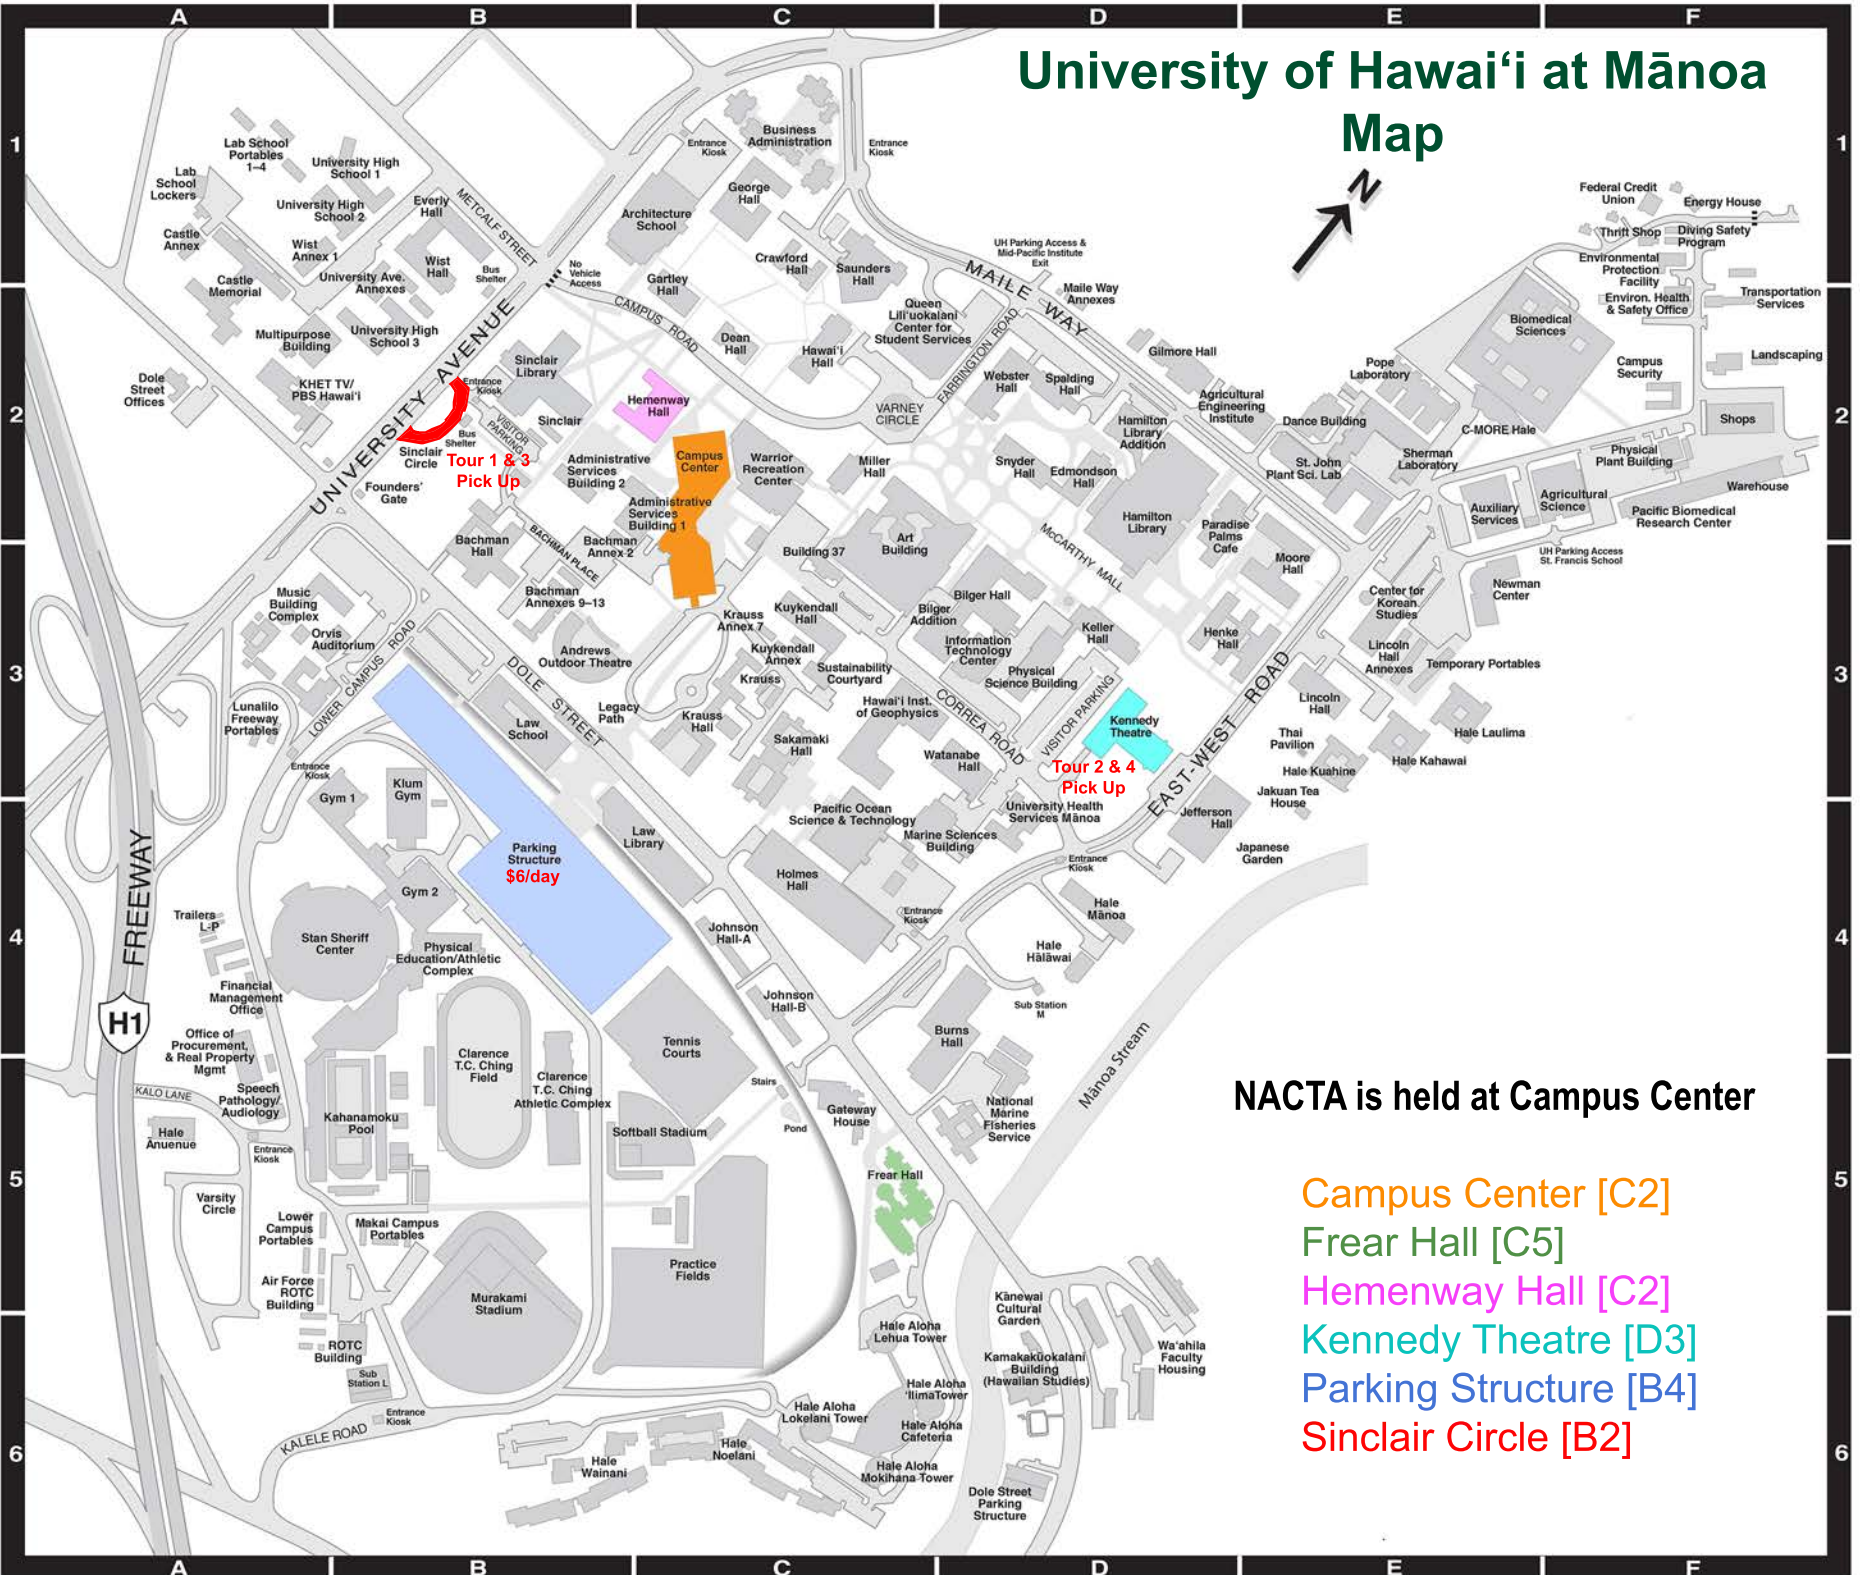

University of Hawai'i at Mānoa Map

Tour 1 & 3
Pick Up

Tour 2 & 4
Pick Up

Parking Structure
\$6/day

NACTA is held at Campus Center

Campus Center [C2]

Frear Hall [C5]

Hemenway Hall [C2]

Kennedy Theatre [D3]

Parking Structure [B4]

Sinclair Circle [B2]